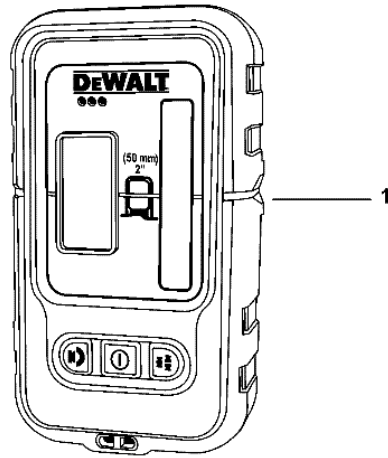

## Part Lists & Schem Laser receiver, DEWALT DE0892

©

Item No.	Product Number	Qty Per	Product Description	Type
1	<a href="#">N119409</a>	1	SENSOR	DE0892
2	<a href="#">N090731</a>	1	CLAMP SA	