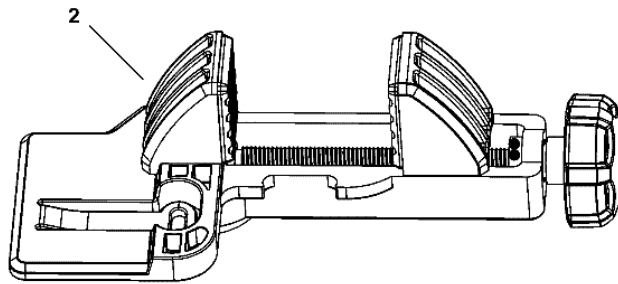

## Part Lists & Schem Laser receiver, DEWALT DE0892

©

Item No.	Product Number	Qty Per	Product Description	Type
1	<a href="#">N119409</a>	1	SENSOR	DE0892
2	<a href="#">N090731</a>	1	CLAMP SA	